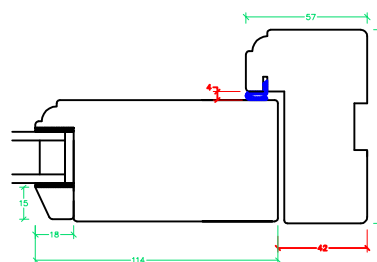

Open Out Door-Set.

Glazed With; Lam Tough IGU.
Doors Hung On Adjustable Hinges, Multi Point Locking
Espagnolette With Key Locking Euro Cylinder & Handle
Sets To Opening Leaf. 2 No Consealed Flush Bolts, Top &
Bottom Of Slave Leaf.

Full Factory Finish Paint-Stain System.