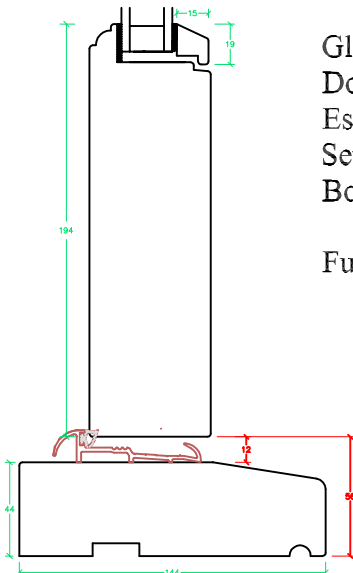

Open Out Door-Set.

Glazed With; Lam Tough IGU.
Doors Hung On Adjustable Hinges, Multi Point Locking
Espagnolette With Key Locking Euro Cylinder & Handle
Sets To Opening Leaf. 2 No Consealed Flush Bolts, Top &
Bottom Of Slave Leaf.

Full Factory Finish Paint-Stain System.