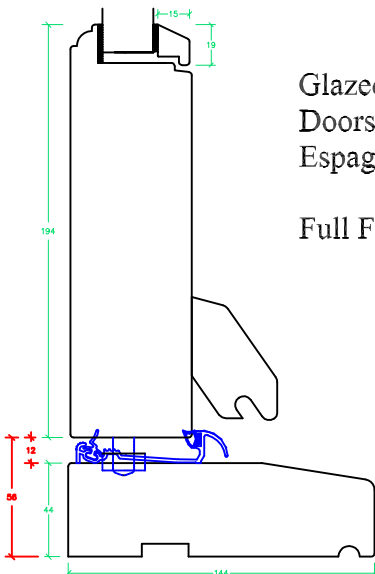

Open In Door-Set.

Glazed With; Lam Tough IGU & Flat Ext Mdf Panels
Doors Hung On Adjustable Hinges, Multi Point Locking
Espagnolette With Key Locking Euro Cylinder & Handle Set

Full Factory Finish Paint-Stain System.