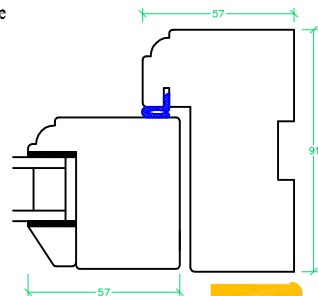

Boylard

Joinery Limited

Unit 14, Chelmsford, Essex, SS8 8JH, UK

0203 254 1111

0203 254 1111

www.boylardjoinery.com

Rev.	Date	Issue	Issue Date
Revisions			

Project: **Traditional Casement Window.**

Client:

Drawing No: 3007 Revision: Date:

Drawn By: Checked By: Scale: