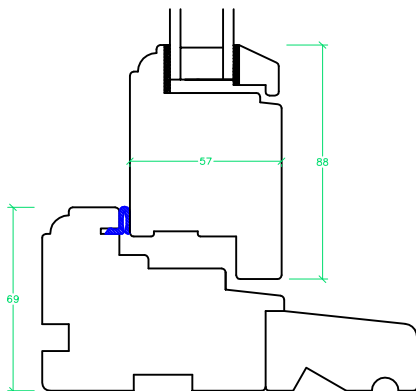

Boylard

Joinery Limited

Unit 14, Chelmsford, Essex, SS8 8JH, UK

0203 254 1111

0203 254 1111

www.boylardjoinery.com

Rev.	Date	Issue	Issue Date
Revisions			

Project: **Traditional Casement Window.**

Client:

Drawing No: 3007 Revision: Date:

Drawn By: Checked By: Scale: