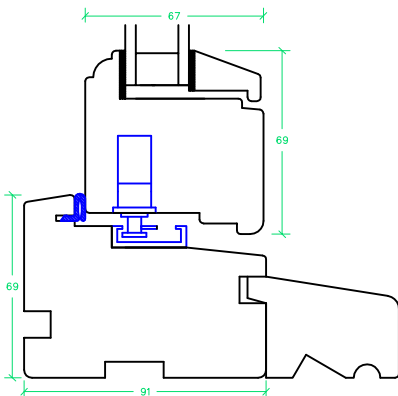

Boyland
Joinery Limited

Rev.	Date	Issue	Issued Date

Project: _____
Client: _____
Title: Fully Reversible Window.
Drawing No: 3011 Revision: _____ Date: _____
Drawn By: _____
Checked By: _____ Scale: _____