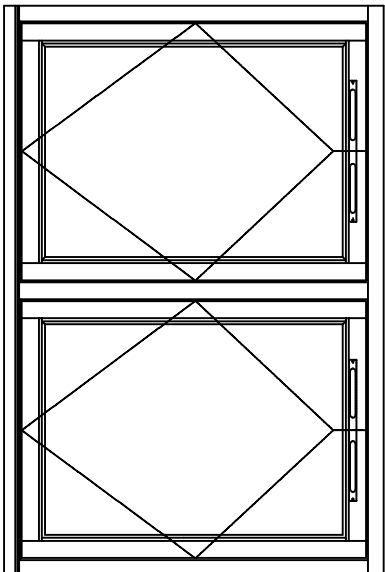

Full Reversible Window

To Achieve Escape Size Determined By Height (450mm) A Min Width Of 1700mm Combined With A Min Height Of 1130mm Is Required.

Alternatively
To Achieve Escape Size Determined By Min Square Opening (575mm)
A Min Width Of 1385mm Combined With A Min Height Of 1365mm Is Required.