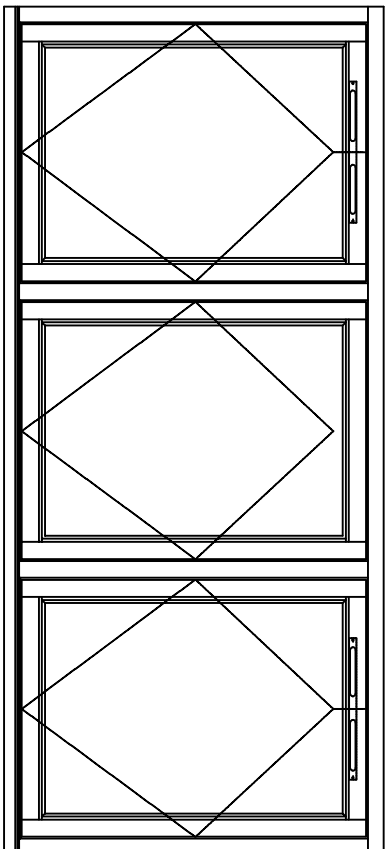

Full Reversible Window

To Achieve Escape Size Determined By Height (450mm) A Min Width Of 2525mm Combined With A Min Height Of 1130mm Is Required.

Alternatively
To Achieve Escape Size Determined By Min Square Opening (575mm)
A Min Width Of 2055mm Combined With A Min Height Of 1365mm Is Required.