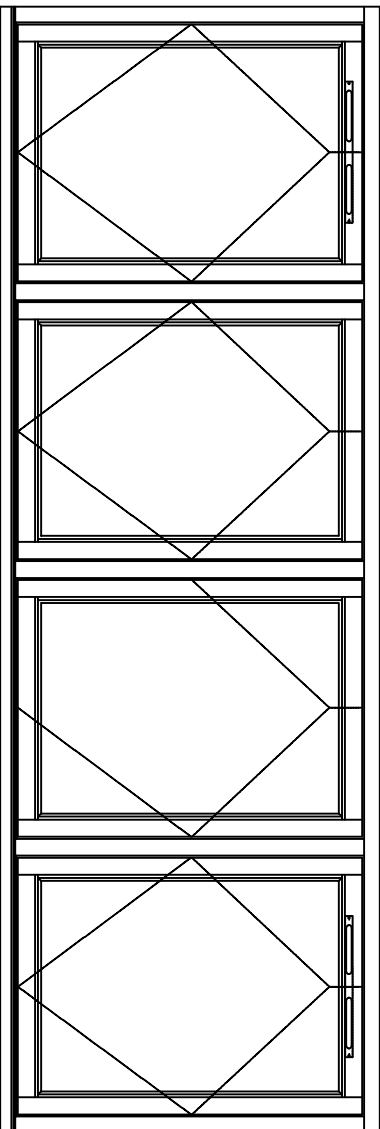

Full Reversible Window

To Achieve Escape Size Determined By Height (450mm) A Min Width Of 3350mm Combined With A Min Height Of 1130mm Is Required.

Alternatively
To Achieve Escape Size Determined By Min Square Opening (575mm)
A Min Width Of 2720mm Combined With A Min Height Of 1365mm Is Required.

Note: All Boyland Joinery Fully Reversible Window Sizes & Configurations Are Made To The Customers Requirements.

Boyland

Joinery Limited

Important:
This Drawing / Job Details and Sizes are the property of Boyland Joinery Limited. Your Requirements and Our Instructions and Where As Required To Date, Shall Remain In Accord With The Drawing. With Our Customers Agreement. All Rights Reserved. If You Have Any Later Alterations Will Be To Your Cost.

Rev	Date	Revisions

Project: Title: Fully Reversible Classroom Windows
Drawing No: 5018 Revision: Date:
Drawn By: Scales:
Checked By:

This Drawing/Design Is The Property Of Boyland Joinery Ltd.
Reproduction In Part Or Whole Will Not Be Allowed Without Prior Approval.