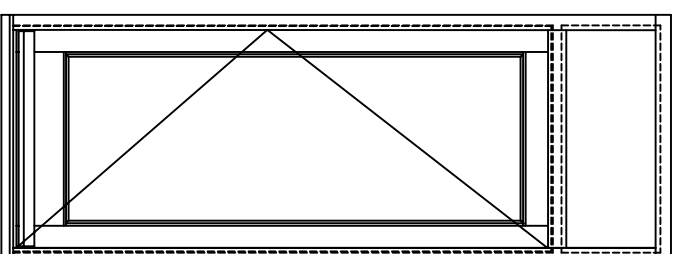

Single Part 10 Door Set With Fanlight.

Note: All Boyland Joinery Door Set Sizes & Configurations
Are Made To The Customers Requirements.

Joinery Limited

Project:	Revisions
Client:	
Title: Door Set	
Drawing No: 3022	
Drawn By:	
Checked By:	
Revision:	
Date:	
Scale:	

This Drawing Design Is The Property Of Boyland Joinery Ltd
Reproduction In Part Or Whole Will Not Be Allowed Without Prior Approval.