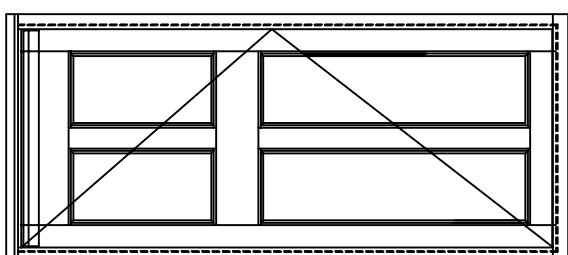

Panelled Single Door Set
To Achieve Mobility Width
A Frame Width Of 950mm Is Required.