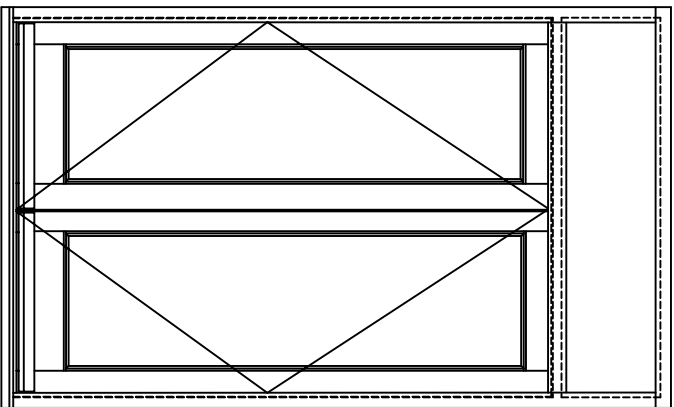

French door Set With Fanlight.