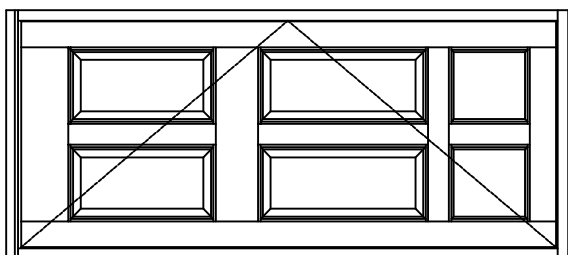

Panelled Single Door Set
To Achieve Mobility Width
A Frame Width Of 950mm Is Required.