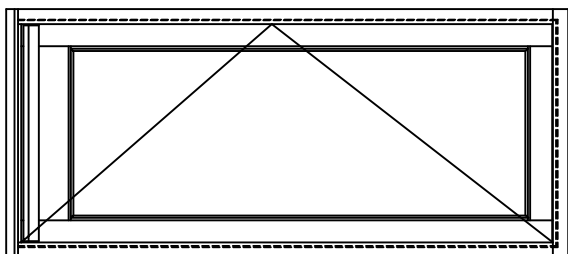

Single Part 10 Door Set